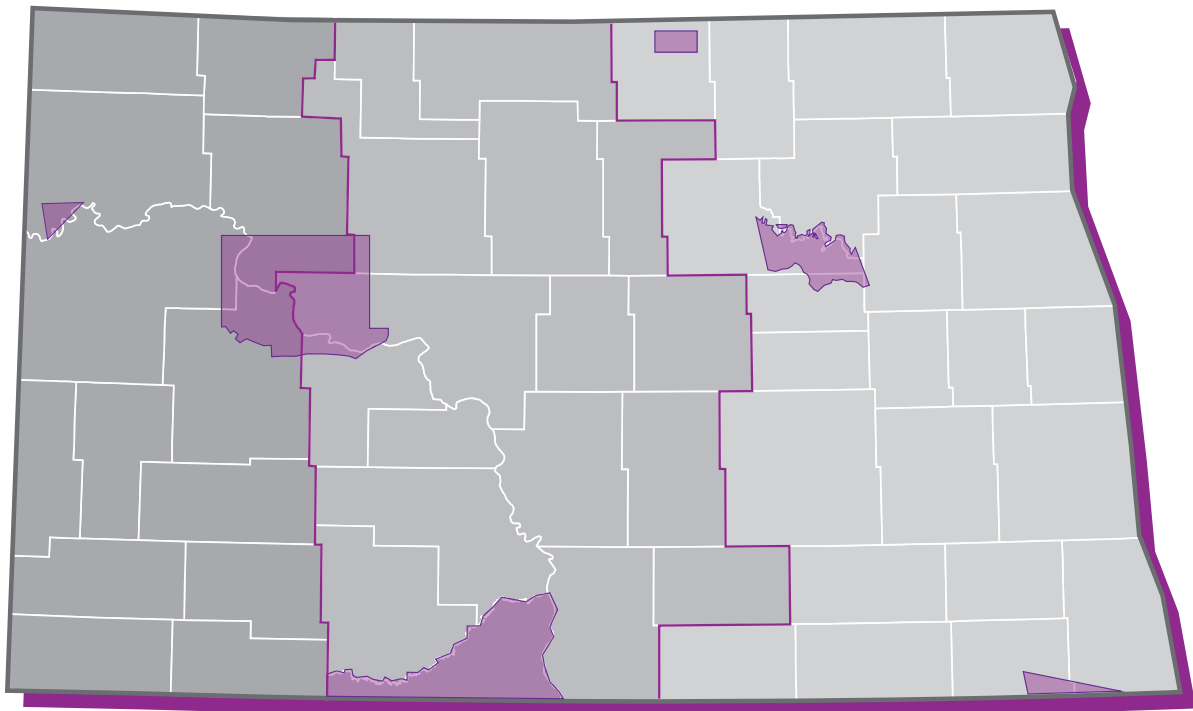

NORTH DAKOTA HUMAN TRAFFICKING NAVIGATOR REGIONS

West ● Central ● East ● Tribal ●

West Region

Analena Lunde
Navigator
navigator601@ndhttf.org
701.575.0904

Adams
Billings
Bowman
Burke
Divide
Dunn
Fort Berthold/ MHA
Golden Valley
Hettinger
McKenzie
Mountrail
Slope
Stark
Trenton Indian Service Area
Williams

Central Region

Sarah Johnston
Navigator
navigator701@ndhttf.org
701.354.3116

Bottineau
Burleigh
Emmons
Grant
Kidder
Logan
McHenry
McLean
Mercer
Morton
Morton
Oliver
Pierce
Renville
Sheridan
Sioux
Standing Rock
Ward
Wells

East Region

Jill Krone
Navigator
navigator102@ndhttf.org
701.353.8052

Barnes
Benson
Cass
Cavalier
Dickey
Eddy
Foster
Grand Forks
Griggs
Lamoure
Logan
McIntosh
Nelson
Pembina
Ramsey
Ransom
Richland
Rollette
Sargent
Sisseton-Wahpeton-Oyate
Spirit Lake
Steele
Stutsman
Towner
Traill
Turtle Mountain
Walsh